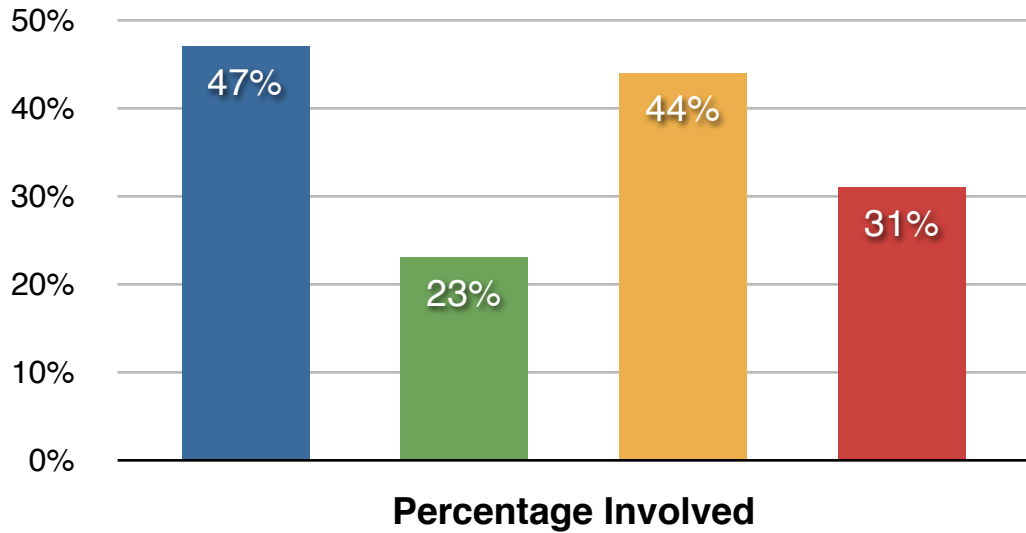

Plymouth School District Pillars of Excellence

Co-curricular Pillar of Excellence

■ Athletic
 ■ Music
 ■ Academic
 ■ Non-par

Student Participation VS Non Participation GPA

	Athletic	Music	Academic	Non-par	GPA
Average GPA	3.260	3.596	3.338	0.971	2.849
Percentage Involved	47%	23%	44%	31%	100%
Number of students	390	188	359	254	825
Total GPA	1271.445	676.093	1198.369	546.709	2350.791